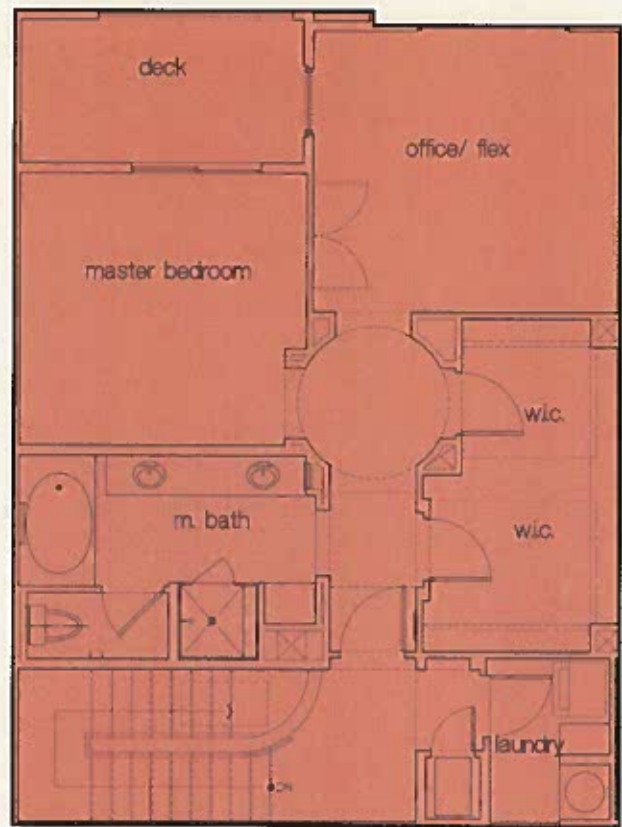

LOWER LEVEL
884 SQ. FT.

UPPER LEVEL
914 SQ. FT.

FLOOR PLANS

UNIT G
1798 SQ. FT.

THE *Lido*